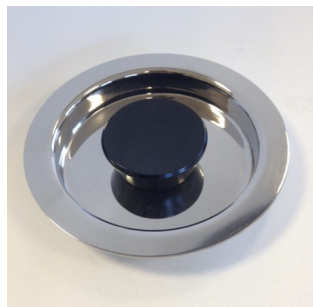

Art. 8405 Colour dipping set Easy Stainless

Indirectly Heated Basic Melting Pot in Stainless Steel with 5 Stainless Steel Color Cans.
 Designed for dipping, including for dinner candles.
 The boiler is equipped with stainless steel lids and is equipped with an insulating cover.
 Complete set. Parts can also be ordered separately.

Art. 8436 Colour cylinder
4L
(order separately)

Art.8436.01 Colour Cylinder lid
(order separately)

Art. 8424.2 Condense ring
(order separately)

Art. 8401.01 Isolation blanket
(order separately)

Basic melting pot : 27 liter
 Height total incl. cycli. : 600 mm
 Tank depth: 300 mm
 Diameter: 350 mm
 Power requirements: 1800 watt / 230 Volt