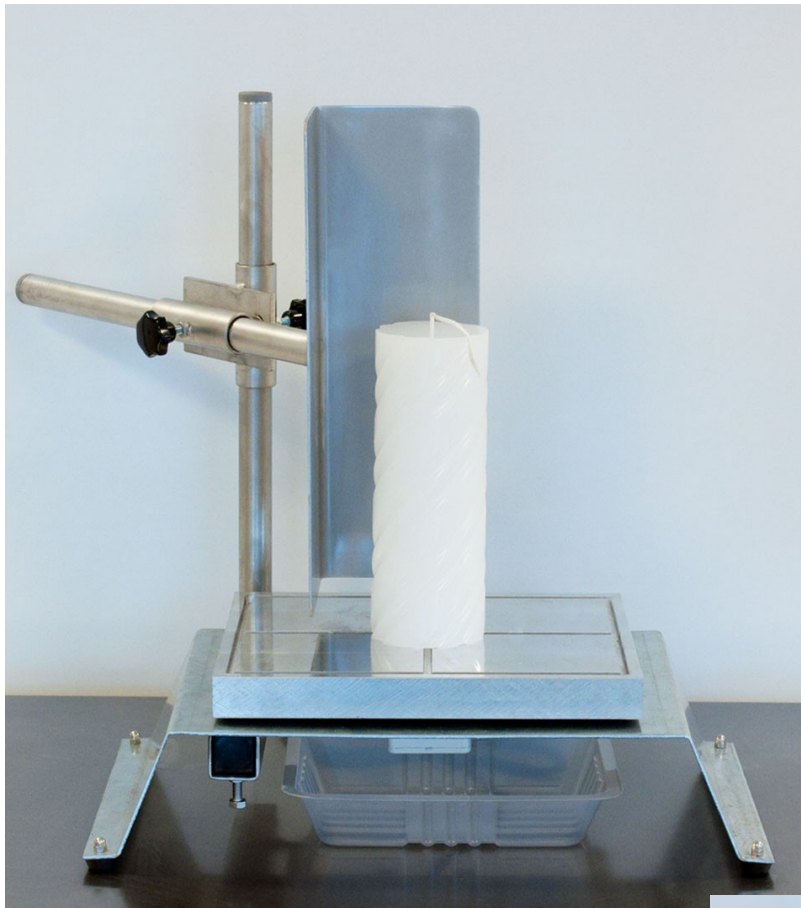

Art. 8725.05 Melting plate + Art. 8725.06 Melting support

Device suitable for leveling pillar candles.
Very user-friendly and durable device.

Above: With an optionally available support for evenly melting series of candles.. **Right:** Additional collection trays available for purchase.

Optional for additional order:

- Art. 8725.06 Melting plate support (adjustable)
For mounting onto the device.
- Art. 7150 Paraffine collection container 25 st.

Length:	250 mm	Temperature:	max. 90 °C
Width:	200 mm	Power requirements:	80 watt / 230 Volt
Height:	150 mm (excl. steun)	Overheating protection:	Yes